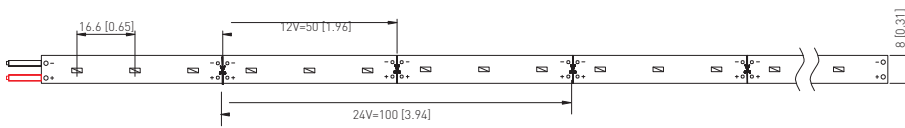

Yellow

Red

Green

Blue

IP Grade Available

Ra Available

Dimensions FN-3014A-60

Dimensions FN-3014A-120

Unit:mm[in]

Part No.	FN-3014A-60	FN-3014A-120
Input Vol.	12/24VDC	12/24VDC
Power/m	4.8w	9.6w
Lumen/m	330-350lm	650-700lm
Efficiency	70lm/w	70lm/w
Led Type	SMD 3014	SMD 3014
Leds/m	60pcs	120pcs
FPC Width	8mm	8mm
Cutable L	12V=50mm, 24V=100mm	12V=25mm, 24V=50mm
Max Working length	12V=3000mm, 24V=6000mm	12V=2500mm, 24V=5000mm