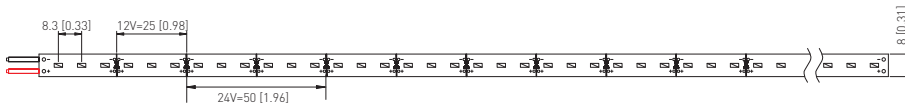

Yellow

Red

Green

Blue

IP Grade Available

Ra Available

Dimensions FN-3014A-60

Dimensions FN-3014A-120

Unit:mm[in]

Part No.	FN-3014A-60	FN-3014A-120
Input Vol.	12/24VDC	12/24VDC
Power/m	4.8w	9.6w
Lumen/m	330-350lm	650-700lm
Efficiency	70lm/w	70lm/w
Led Type	SMD 3014	SMD 3014
Leds/m	60pcs	120pcs
FPC Width	8mm	8mm
Cutable L	12V=50mm, 24V=100mm	12V=25mm, 24V=50mm
Max Working length	12V=3000mm, 24V=6000mm	12V=2500mm, 24V=5000mm