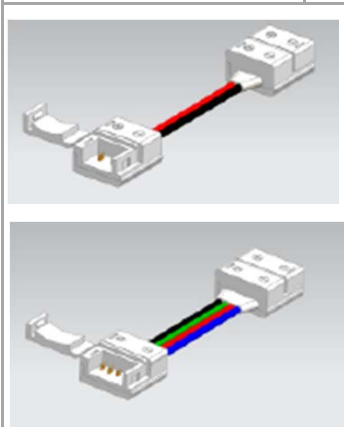

SL-SFA10112IP65	with	10	30~60LEDs/m	RGB
SL-SFA10212IP65	with	10	30~60LEDs/m	single color
SL-SFA8212IP65	with	8	30~60LEDs/m	single color