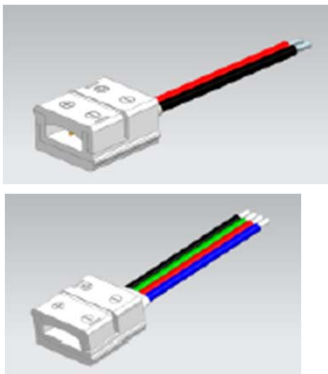

Model No.	with cable	suit PCB width	suit strip type	LED strip color
SL-SFA831	with	8	30~120LEDs/m	single color
SL-SFA821	with	8	30~60LEDs/m	single color
SL-SFA1021	with	10	30~60LEDs/m	single color
SL-SFA1011	with	10	30~60LEDs/m	RGB

SL-SFA10112	with	10	30~60LEDs/m	RGB
SL-SFA10212	with	10	30~60LEDs/m	single color
SL-SFA8212	with	8	30~60LEDs/m	single color
SL-SFA8312	with	8	30~120LEDs/m	single color

waterproof series

Model No.	with cable	suit PCB width	suit strip type	LED strip color
SL-SFA832IP65	without	8	30~120LEDs/m	single color
SL-SFA1022IP65	without	10	30~60LEDs/m	single color
SL-SFA1012IP65	without	10	30~60LEDs/m	RGB

Model No.	with cable	suit PCB width	suit strip type	LED strip color
SL-SFA831IP65	with	8	30~120LEDs/m	single color
SL-SFA1021IP65	with	10	30~60LEDs/m	single color
SL-SFA1011IP65	with	10	30~60LEDs/m	RGB