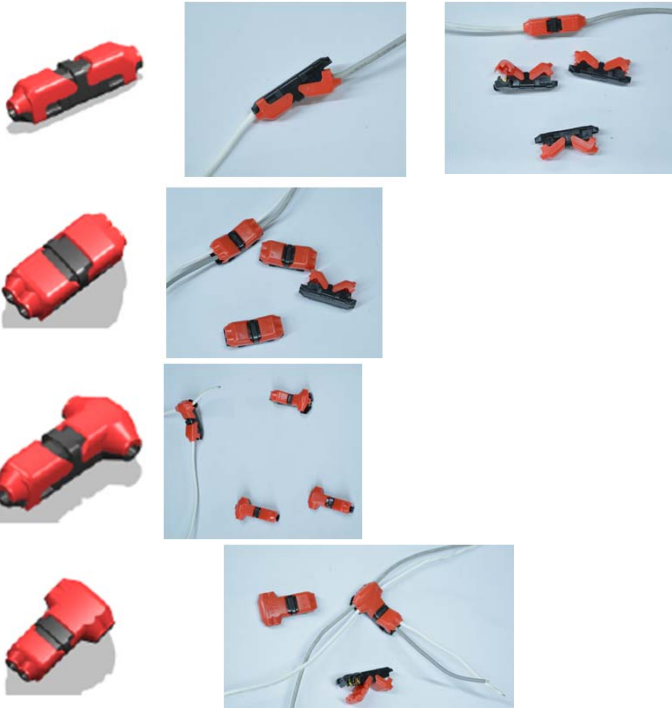

Product Name
single color 8mm FPC
connector L
RGB 8mm FPC
connector L
single color 10mm FPC
connector L
GB 10mm FPC connector
single color 8mm FPC
connector T
RGB 8mm FPC
connector T
single color 10mm FPC
connector T
RGB 10mm FPC
connector T
single color 8mm FPC
connector X
RGB 8mm FPC
connector X
single color 10mm FPC
connector X
RGB 10mm FPC
connector X
cable connector NEW

Pictures

suit cable

18~24AWG

18~24AWG

18~24AWG

18~24AWG