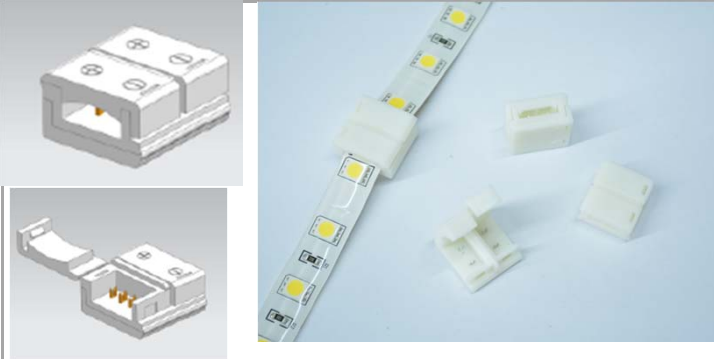

## Strip Accessories

non-waterproof series

Model No.	with cable	suit PCB width	suit strip type	LED strip color
SL-SFA832	without	8	30~120LEDs/m	single color
SL-SFA822	without	8	30~60LEDs/m	single color
SL-SFA1022	without	10	30~60LEDs/m	single color
SL-SFA1012	without	10	30~60LEDs/m	RGB

Model No.	with cable	suit PCB width	suit strip type	LED strip color
SL-SFA831	with	8	30~120LEDs/m	single color
SL-SFA821	with	8	30~60LEDs/m	single color
SL-SFA1021	with	10	30~60LEDs/m	single color
SL-SFA1011	with	10	30~60LEDs/m	RGB

SL-SFA10112	with	10	30~60LEDs/m	RGB
SL-SFA10212	with	10	30~60LEDs/m	single color
SL-SFA8212	with	8	30~60LEDs/m	single color
SL-SFA8312	with	8	30~120LEDs/m	single color

waterproof series

Model No.	with cable	suit PCB width	suit strip type	LED strip color
SL-SFA832IP65	without	8	30~120LEDs/m	single color
SL-SFA1022IP65	without	10	30~60LEDs/m	single color
SL-SFA1012IP65	without	10	30~60LEDs/m	RGB

Model No.	with cable	suit PCB width	suit strip type	LED strip color
SL-SFA831IP65	with	8	30~120LEDs/m	single color
SL-SFA1021IP65	with	10	30~60LEDs/m	single color
SL-SFA1011IP65	with	10	30~60LEDs/m	RGB